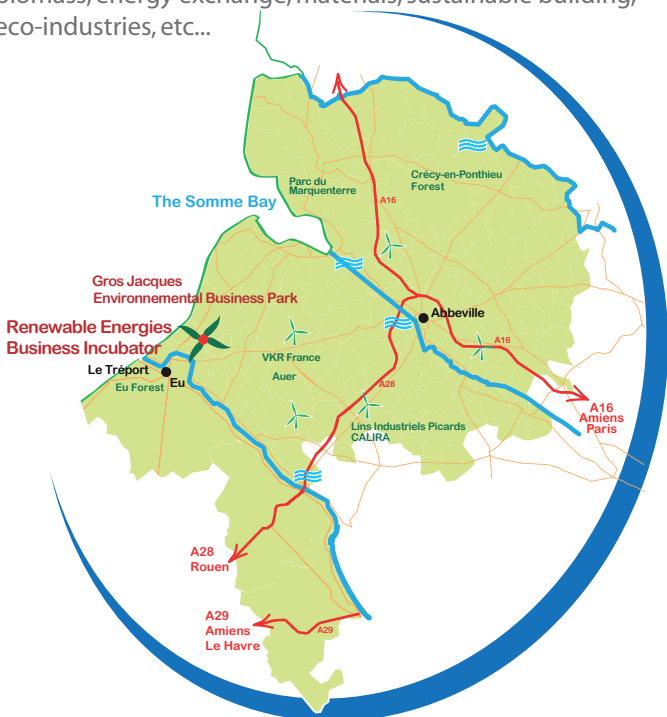

A unique business incubator specialised in renewable energy sources

Calling all investors and business creators ! Rent an office or a workshop to develop your business within this new sector: wind, solar, photovoltaic, hydraulic, geothermic, bioenergies, biomass, energy exchange, materials, sustainable building, eco-industries, etc...